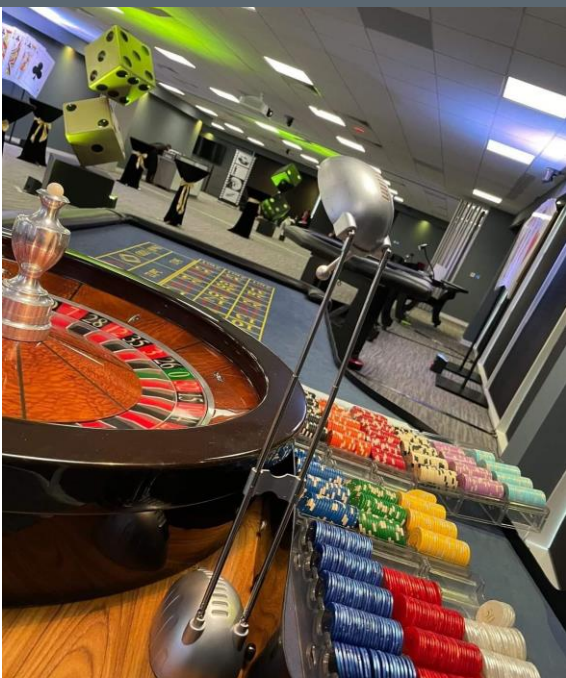

THEMED PARTIES

MIDLANDS & NORTH | 01782 646300
lilleshall@kdmevents.com

LONDON & SOUTH | 020 8404 0034
www.kdmevents.co.uk

kdm
communication through events

YOU ONLY LIVE TWICE

Your mission, should you choose to accept it, is to infiltrate the international underworld made famous by Her Majesty's secret agent, 007. Surrounded by themed props associated with the world's most sophisticated super-spy, this truly memorable evening explodes with high-octane thrills and spills. Exciting entertainment options such as an after-dinner casino, our interactive fun photo studio and digital graffiti wall, an interactive cocktail bar and a 007 Tribute Act, can be incorporated into your evening to make your guests feel like the stars of the films!

[CLICK HERE FOR VIDEO](#)

DRESSED FOR DINNER

Enhancing the look and atmosphere of a room with sumptuous table linens and eye-catching centrepieces will leave a memorable and lasting impression for your guests. Whether you are transforming a room for a conference dinner, adding glitz and glamour to an awards evening, or simply putting that finishing touch to your event with company branded colours, we have everything you need to transform your space. We also hire a range of Chiavari Chairs as an alternative to chair covers and sashes if preferred.

[CLICK HERE FOR MORE PHOTOS](#)

MAD HATTERS TEA PARTY

"I'm late, I'm late for a very important date! No time to say Hello, Goodbye, I'm late, I'm late, I'm late". The Mad Hatter is hosting another of his infamous tea parties and this time he has invited you to join him. Interactive 'Alice in Wonderland' character acts can mingle with your guests, whilst giant games and a green screen photo studio provide hands on fun. Combine this with activities and crazy foods and you have your own magical adventure in Wonderland! This is the kind of atmosphere where a stilt walking flamingo, indoor croquet and Edible mists all seem completely normal!

PHOTOS TO COME!

CALYPSO CARNIVAL

Transporting you to a tropical paradise, our Calypso Carnival promises an evening of culture, vibrancy, and plenty of carnival fun. From relaxing rhythms to energetic entertainment, interactive activities to infectious music, the night captures the unmistakable sights, sounds and spirit of exotic Caribbean shores. Hula girls, glitter artists, coloured lighting and a fabulous steel band can all help transport your guests to a tropical Calypso Carnival! Add to this a collection of interactive games, limbo dancers and exotic living tables and you have the perfect lively mix!

PHOTOS TO COME!