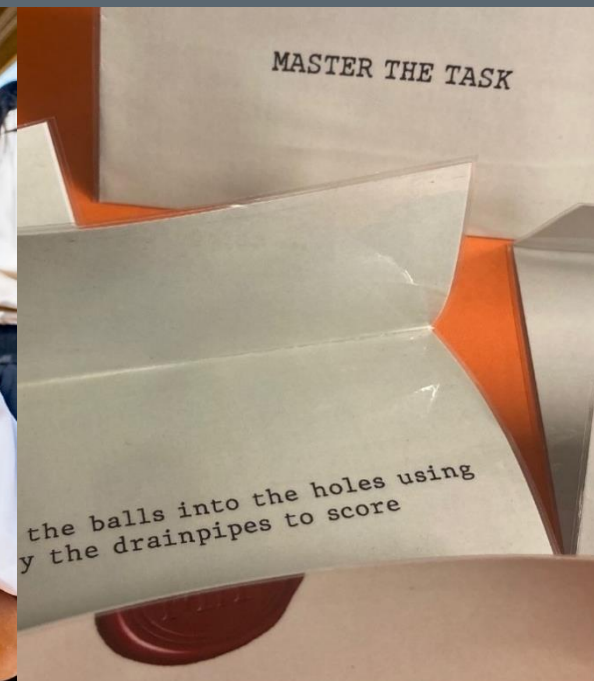

INDOOR TEAM ACTIVITIES

MIDLANDS & NORTH | 01782 646300
lilleshall@kdmevents.com

LONDON & SOUTH | 020 8404 0034
www.kdmevents.co.uk

CSI EXPERIENCE

A major miscarriage of justice is about to transpire and only your group of crack investigators can clear the innocent party...by catching the true criminal in time? Using newly acquired knowledge of forensic science and Police procedures, teams will be assisted by our facilitators and instructors in a series of time critical tasks such as fingerprint harvesting, forensic photography and even shooting TV appeal videos.

DURATION 150 - 180 MINS

[CLICK HERE FOR MORE INFO](#)

GAME YOUR THRONES

Inspired by the iconic show, Game Your Thrones is a challenging event requiring mental skill and physical ability as teams compete to ascend the throne! Game Your Thrones aims to challenge each team with riotous tendencies - ensuring only those who work together gain ownership of The Seven Kingdoms. This challenge will involve all your team in an interactive and exciting themed team building event with the winning team being awarded the honour of reigning supreme!

DURATION 90 - 120 MINS

[CLICK HERE FOR MORE INFO](#)

SOLARBUDDY

Our United Nations Sustainable Development Goal (UNSDG) aligned event program is the perfect option companies looking to include a **CSR** program that drives Social Return on Investment. Delegates learn about energy poverty and the effects it has on people around the world in terms of education, health, environment and economically. Following a powerful educational presentation, each participant will assemble a solar light (a SolarBuddy) and connect with a child living in energy poverty via a personal letter, which will be packaged as a gift with the light.

DURATION 60 MINS

[CLICK HERE FOR MORE INFO](#)

MASTER THE TASK

Inspired by the award-winning TV program, Master The Task is an event that will intrigue, challenge, amuse and surprise you. Interpretation is the key, so no one event will be the same! Our "Task Masters" will choose a series of crazy tasks for Teams to compete against each other. The element of surprise is part of the challenge, participants won't have seen the tasks prior to the event so they'll have to have your wits about them!

DURATION 120 - 150 MINS

[CLICK HERE FOR MORE INFO](#)